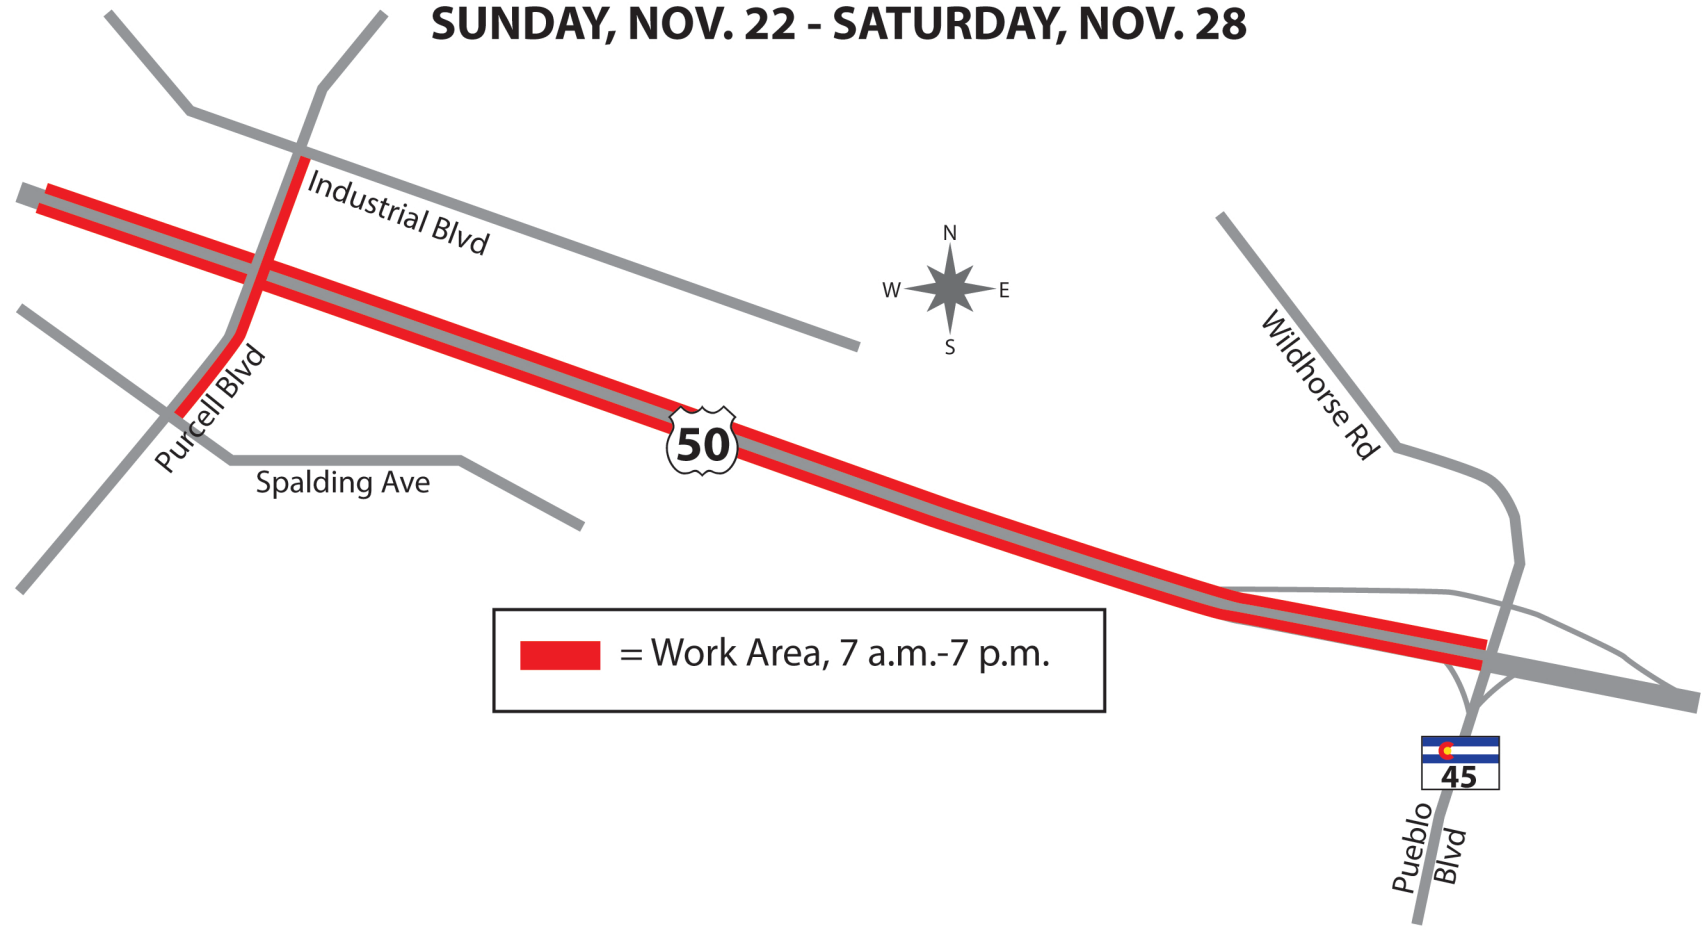

**SUNDAY, NOV. 22 - SATURDAY, NOV. 28**

 = Work Area, 7 a.m.-7 p.m.